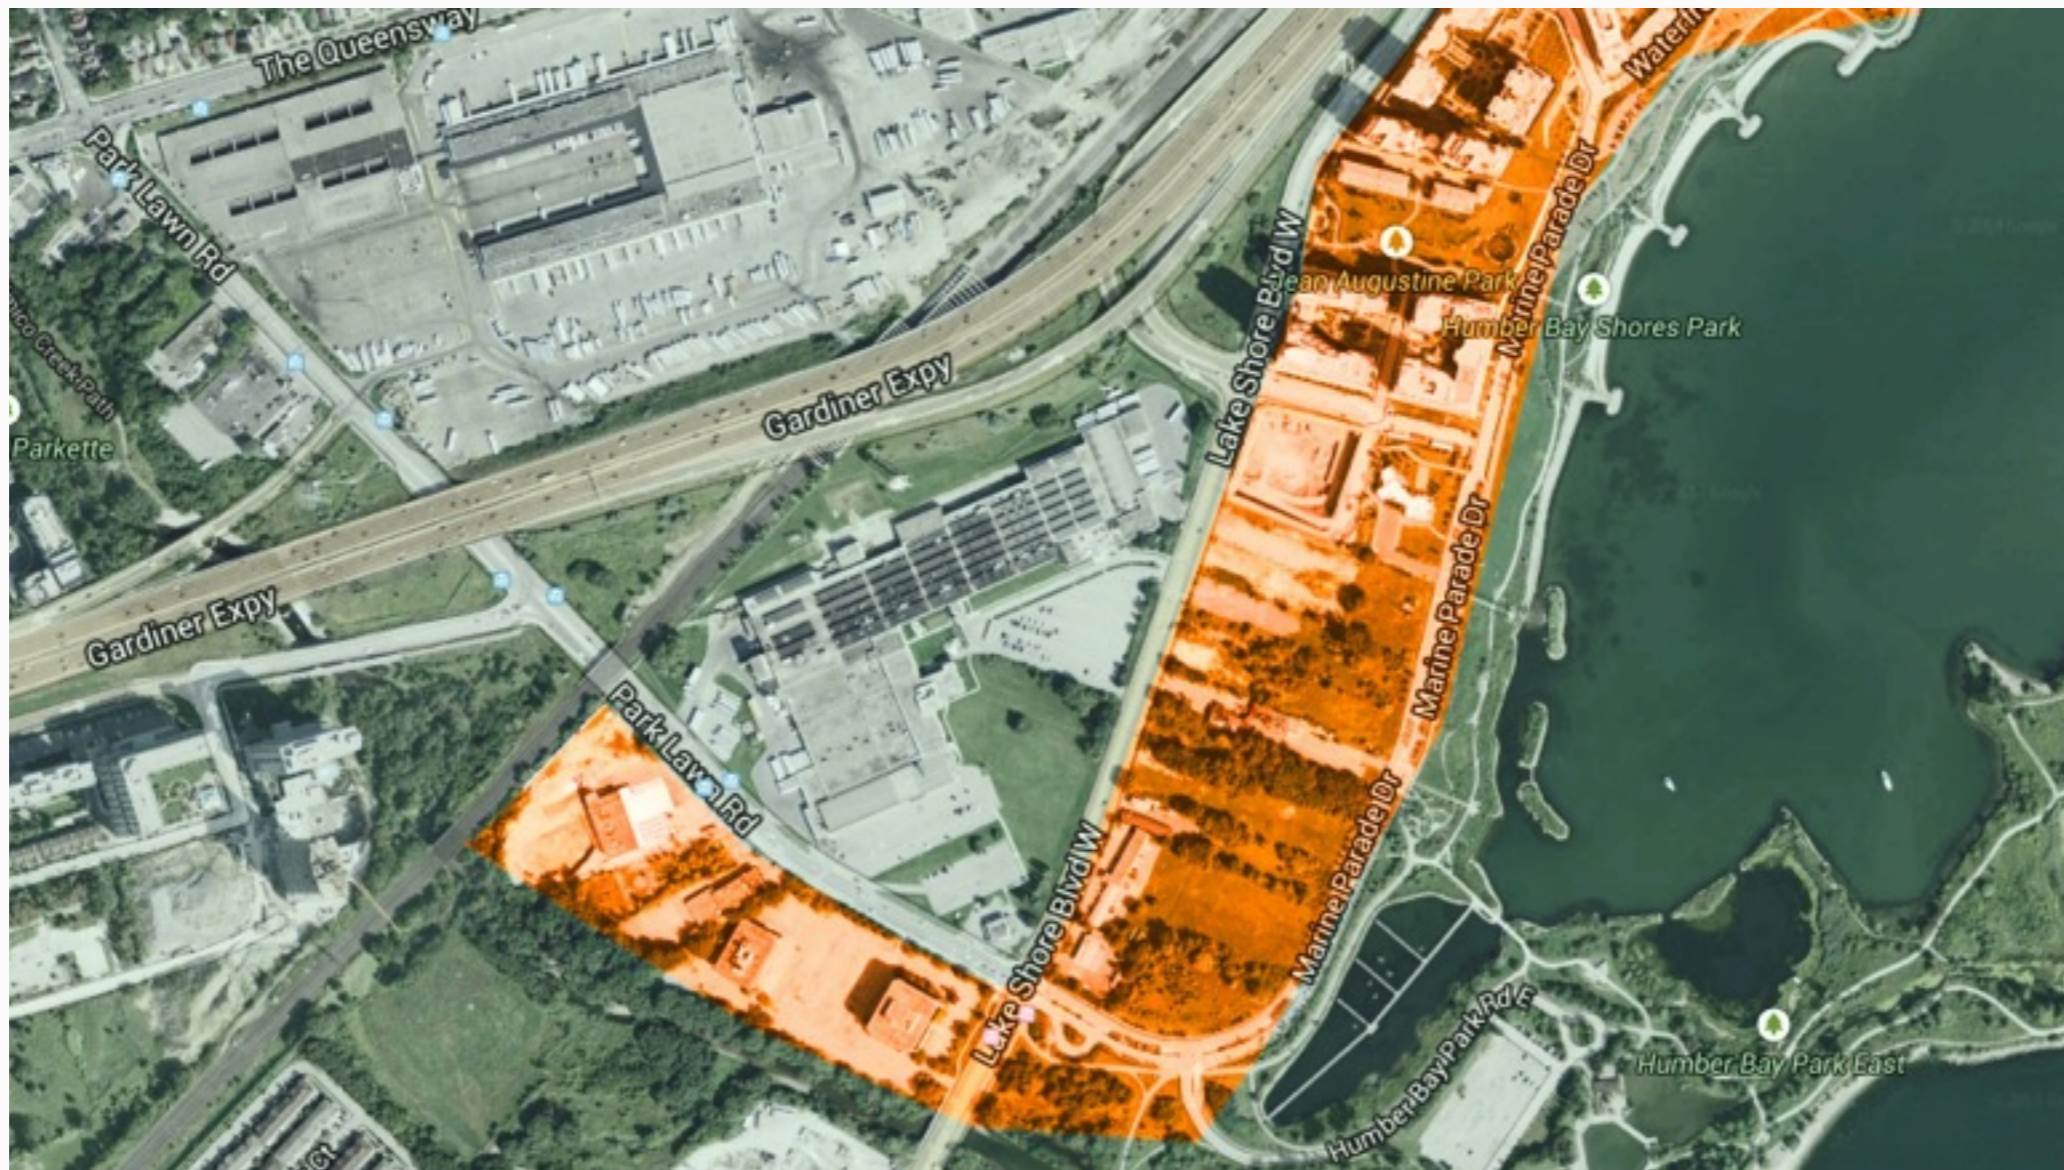


SECOND LARGEST FOOD PROCESSING CLUSTER IN NORTH AMERICA

ISSUES FACING TRADITIONAL FARMING PRACTICES

THIS IS

OUR

CHANCE!!!

STAKEHOLDERS

CHRISTIE FACTORY & ONTARIO FOOD TERMINAL

HUMBER BAY SHORES

MIMICO

TRANSPORTATION & WATERWAY

Our food **innovation** and **research hub** springboards off an already proposed incubator and **adds** to, **evolves** and **innovates** the food industry that is already established in south Etobicoke. This plan will position Toronto as a global leader in food security and a key partner with Ontario's **food** industry and **healthcare** network.