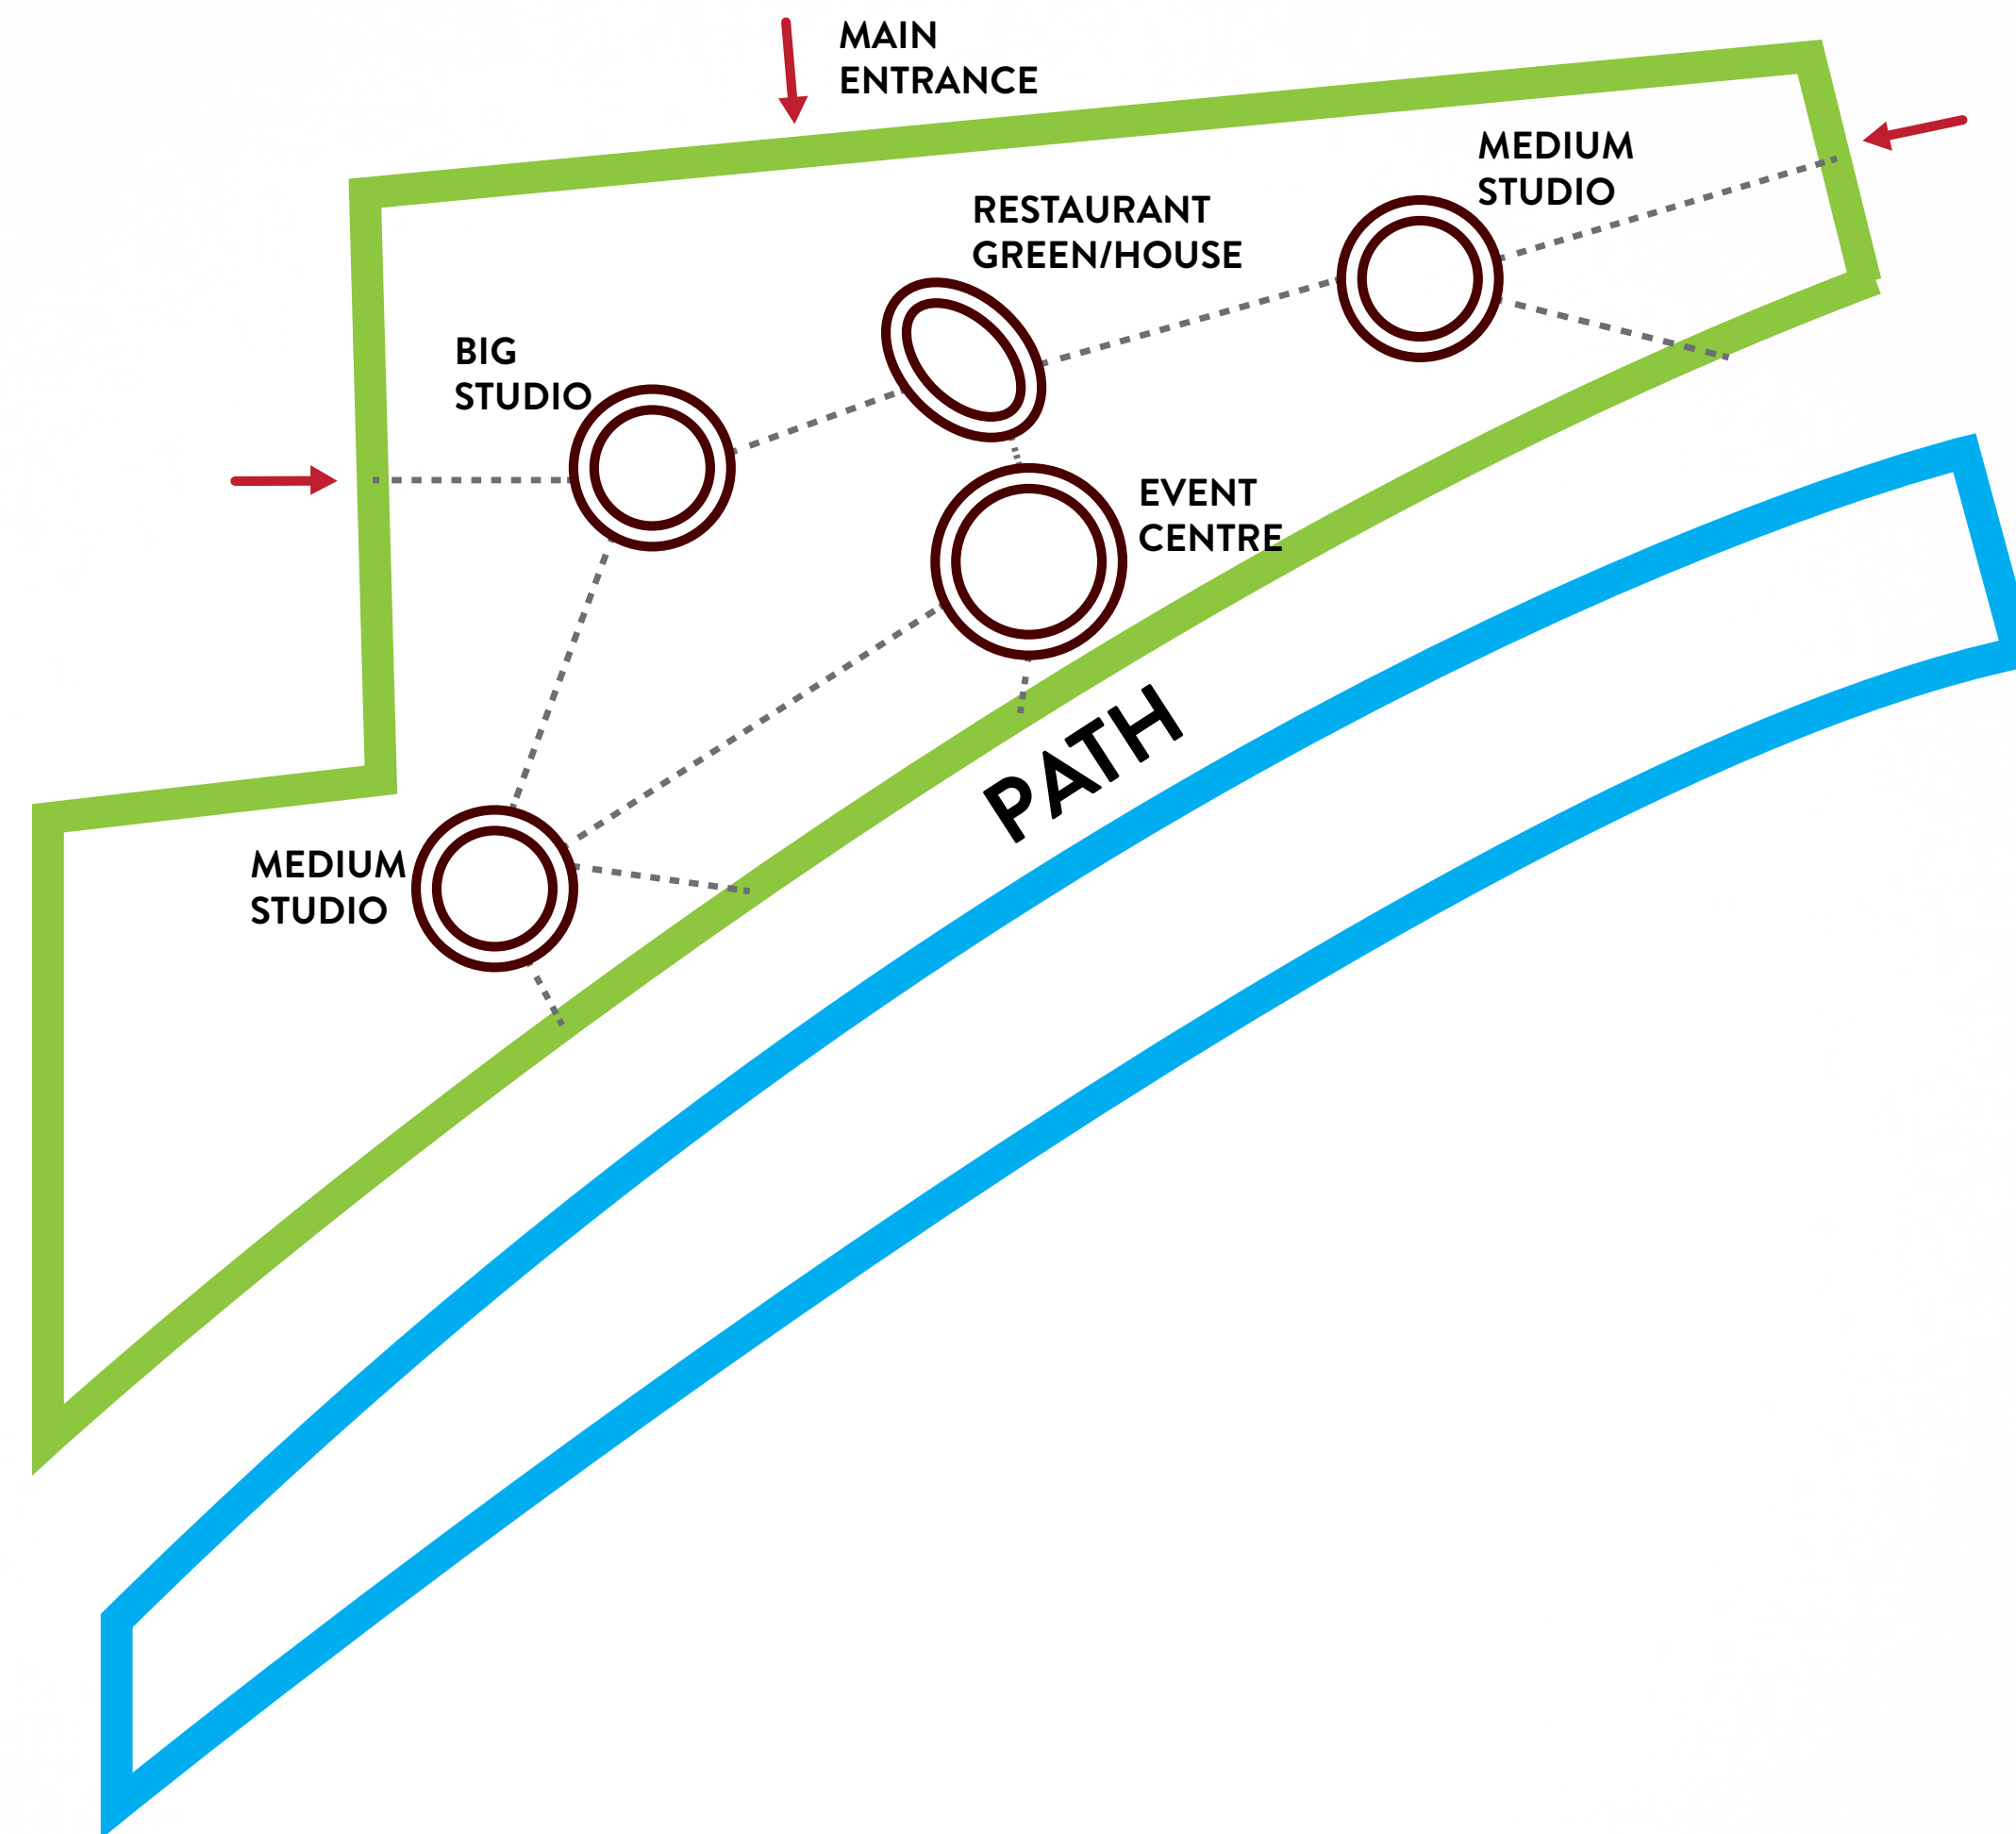

USERS.

SYSTEMS

NATURAL DAYLIGHTING

RECYCLED MATERIALS

TRAVERSABLE GREEN ROOF

CROSS VENTILATING ATRIUM

BUILDING ENVELOPE WITH HIGH THERMAL PERFORMANCE

SHADING FROM TREES ADDS TO SOLAR CONTROL

OPTIMIZE PASSIVE SOLAR HEAT GAIN

GEO THERMAL PUMP

PERMEABLE SURFACES

ENVIRONMENT.

CONNECTS

PEOPLE & NATURE.

OR

PEOPLE & PEOPLE 