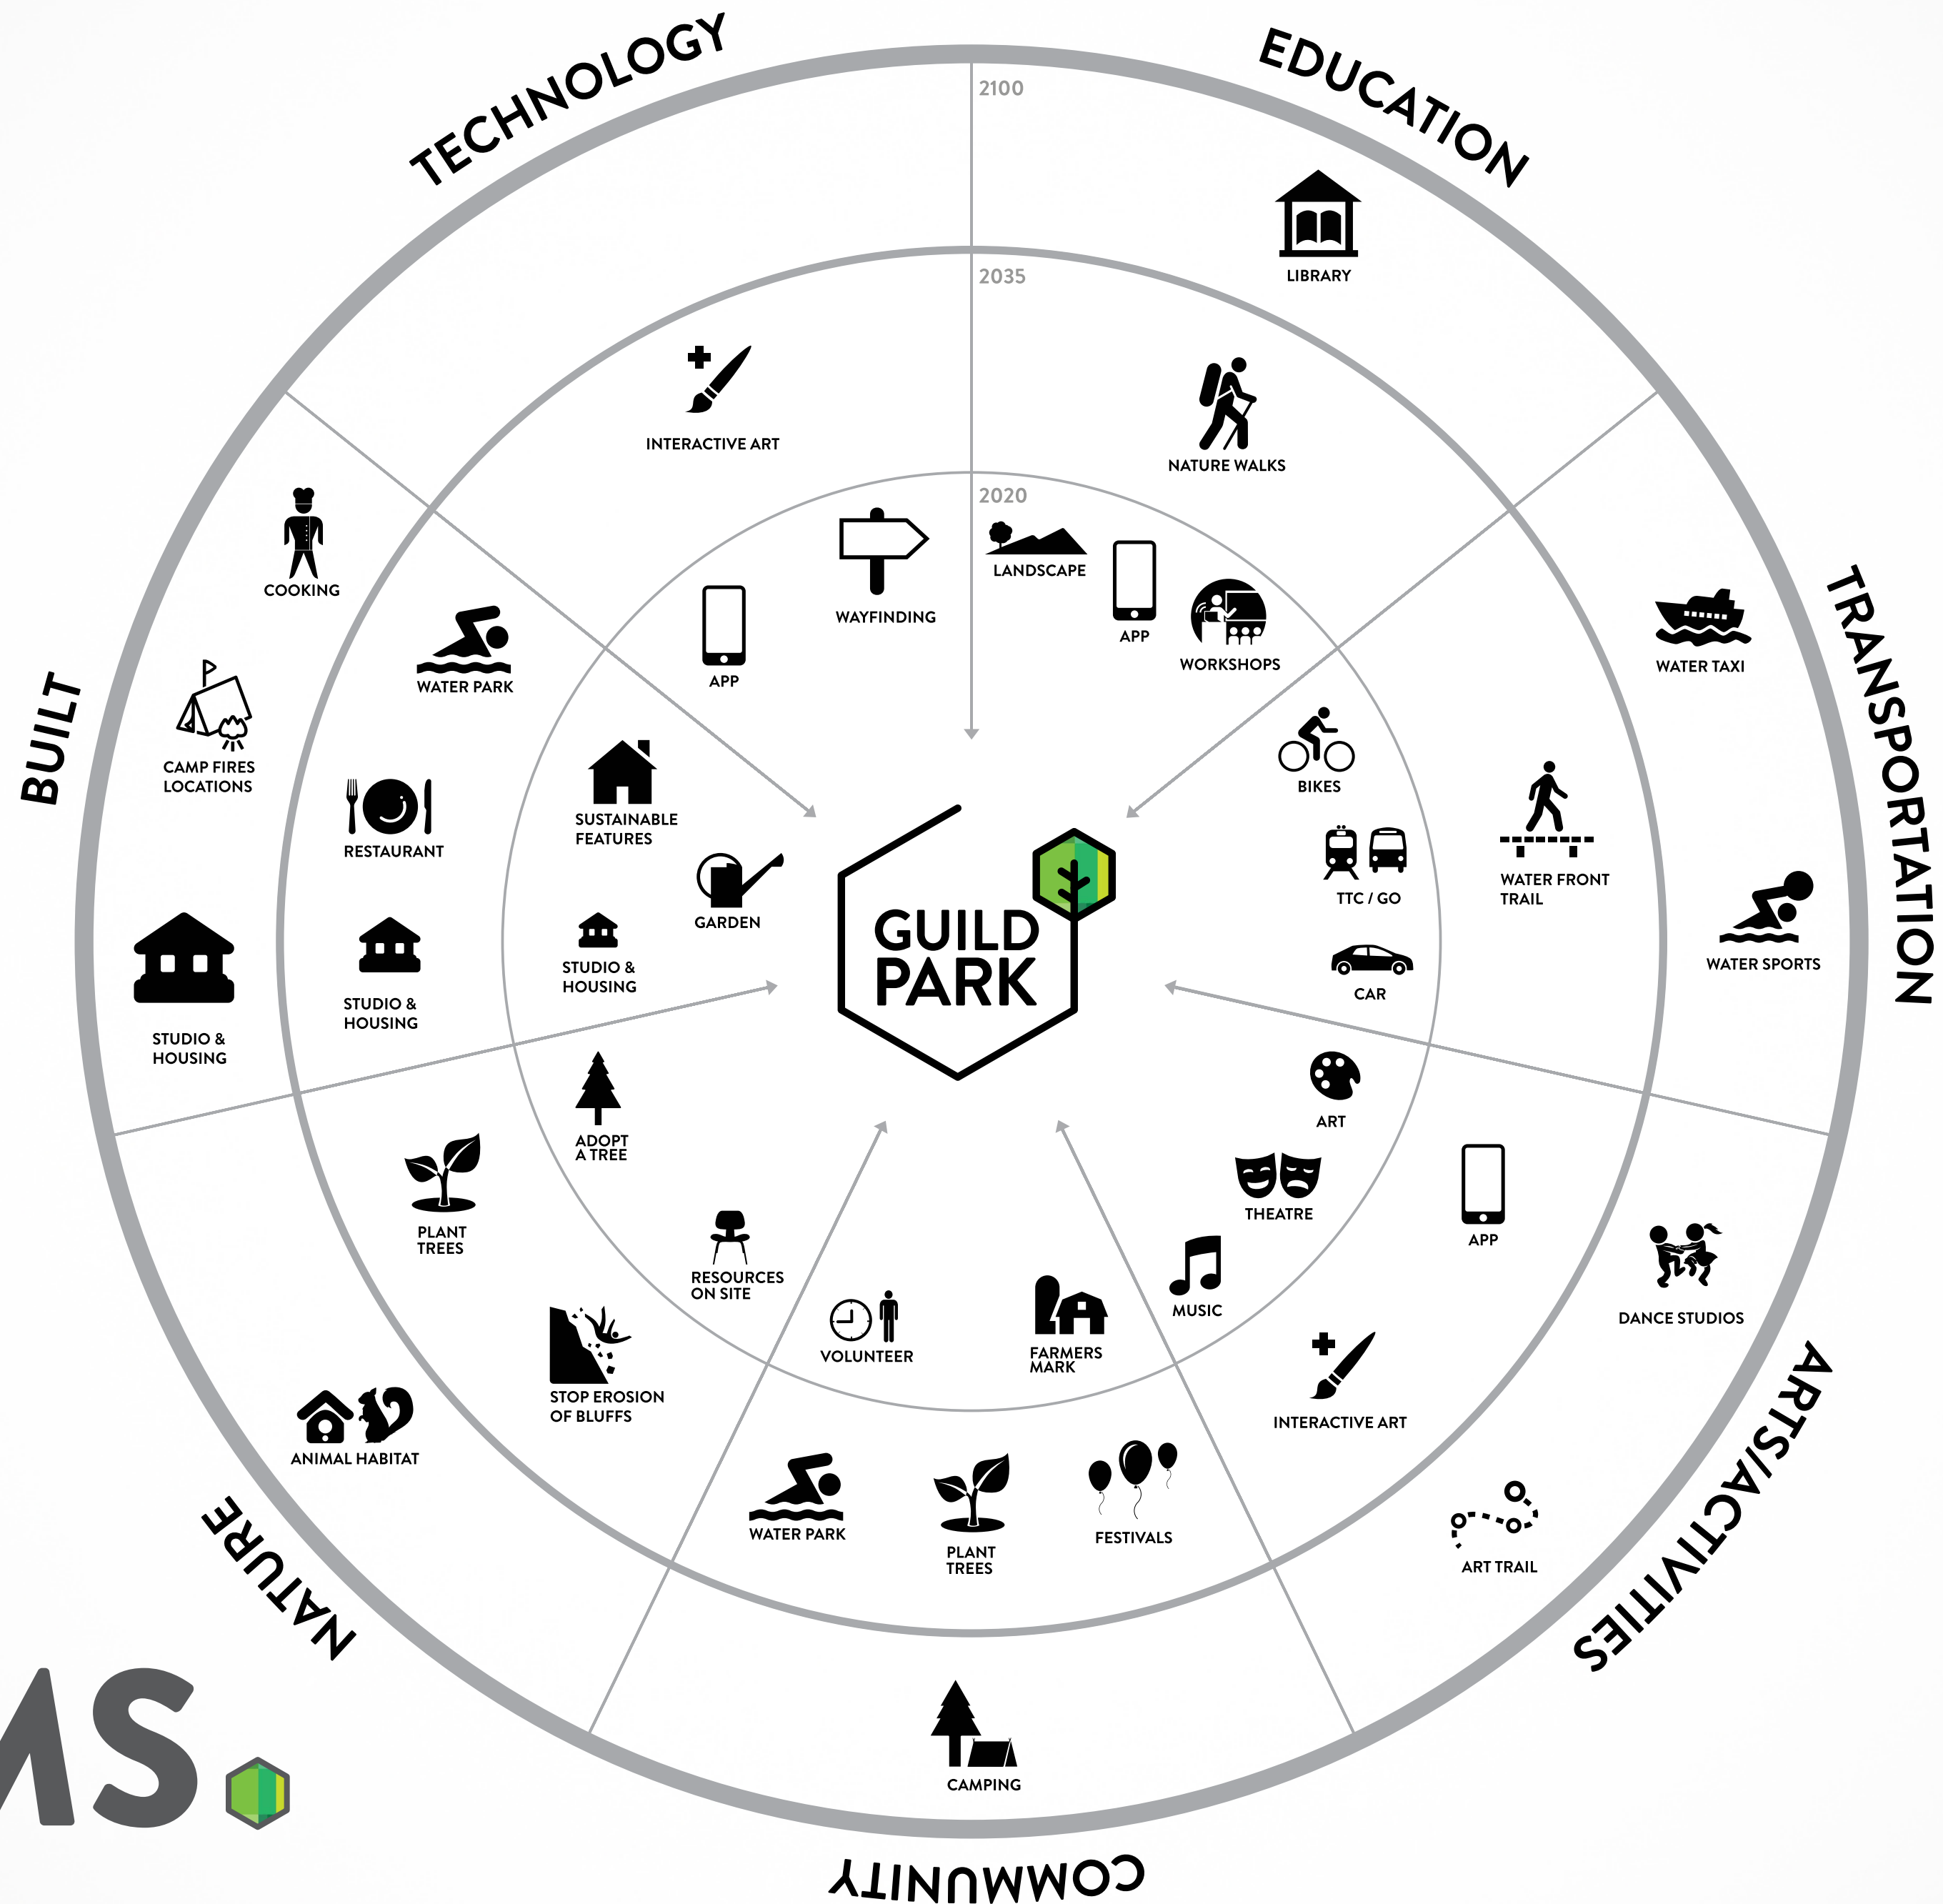

TEAM 10

THE GUILD

- DEVIN**
- EVAN**
- ARIELI**
- CLAIRE**
- ANSELMO**
- CHUNG**
- JAN**
- LIU**
- LULU**
- ANDREW**
- FRANCESCO**

PAST

PRESENT

FUTURE?

USING ART TO CREATE A BETTER
QUALITY OF LIFE

VISION. 

TO CONNECT PEOPLE WITH THE ART

MISSION. 

**THIS
IS THE
FUTURE**

A PARK THAT IS

RESPONSIVE

ARTIST

LOCAL

TOURIST

USERS.

SYSTEMS

NATURAL DAYLIGHTING

RECYCLED MATERIALS

TRAVERSABLE GREEN ROOF

CROSS VENTILATING ATRIUM

BUILDING ENVELOPE WITH HIGH THERMAL PERFORMANCE

SHADING FROM TREES ADDS TO SOLAR CONTROL

OPTIMIZE PASSIVE SOLAR HEAT GAIN

GEO THERMAL PUMP

PERMEABLE SURFACES

ENVIRONMENT.

CONNECTS

PEOPLE & NATURE.

OR

PEOPLE & PEOPLE 