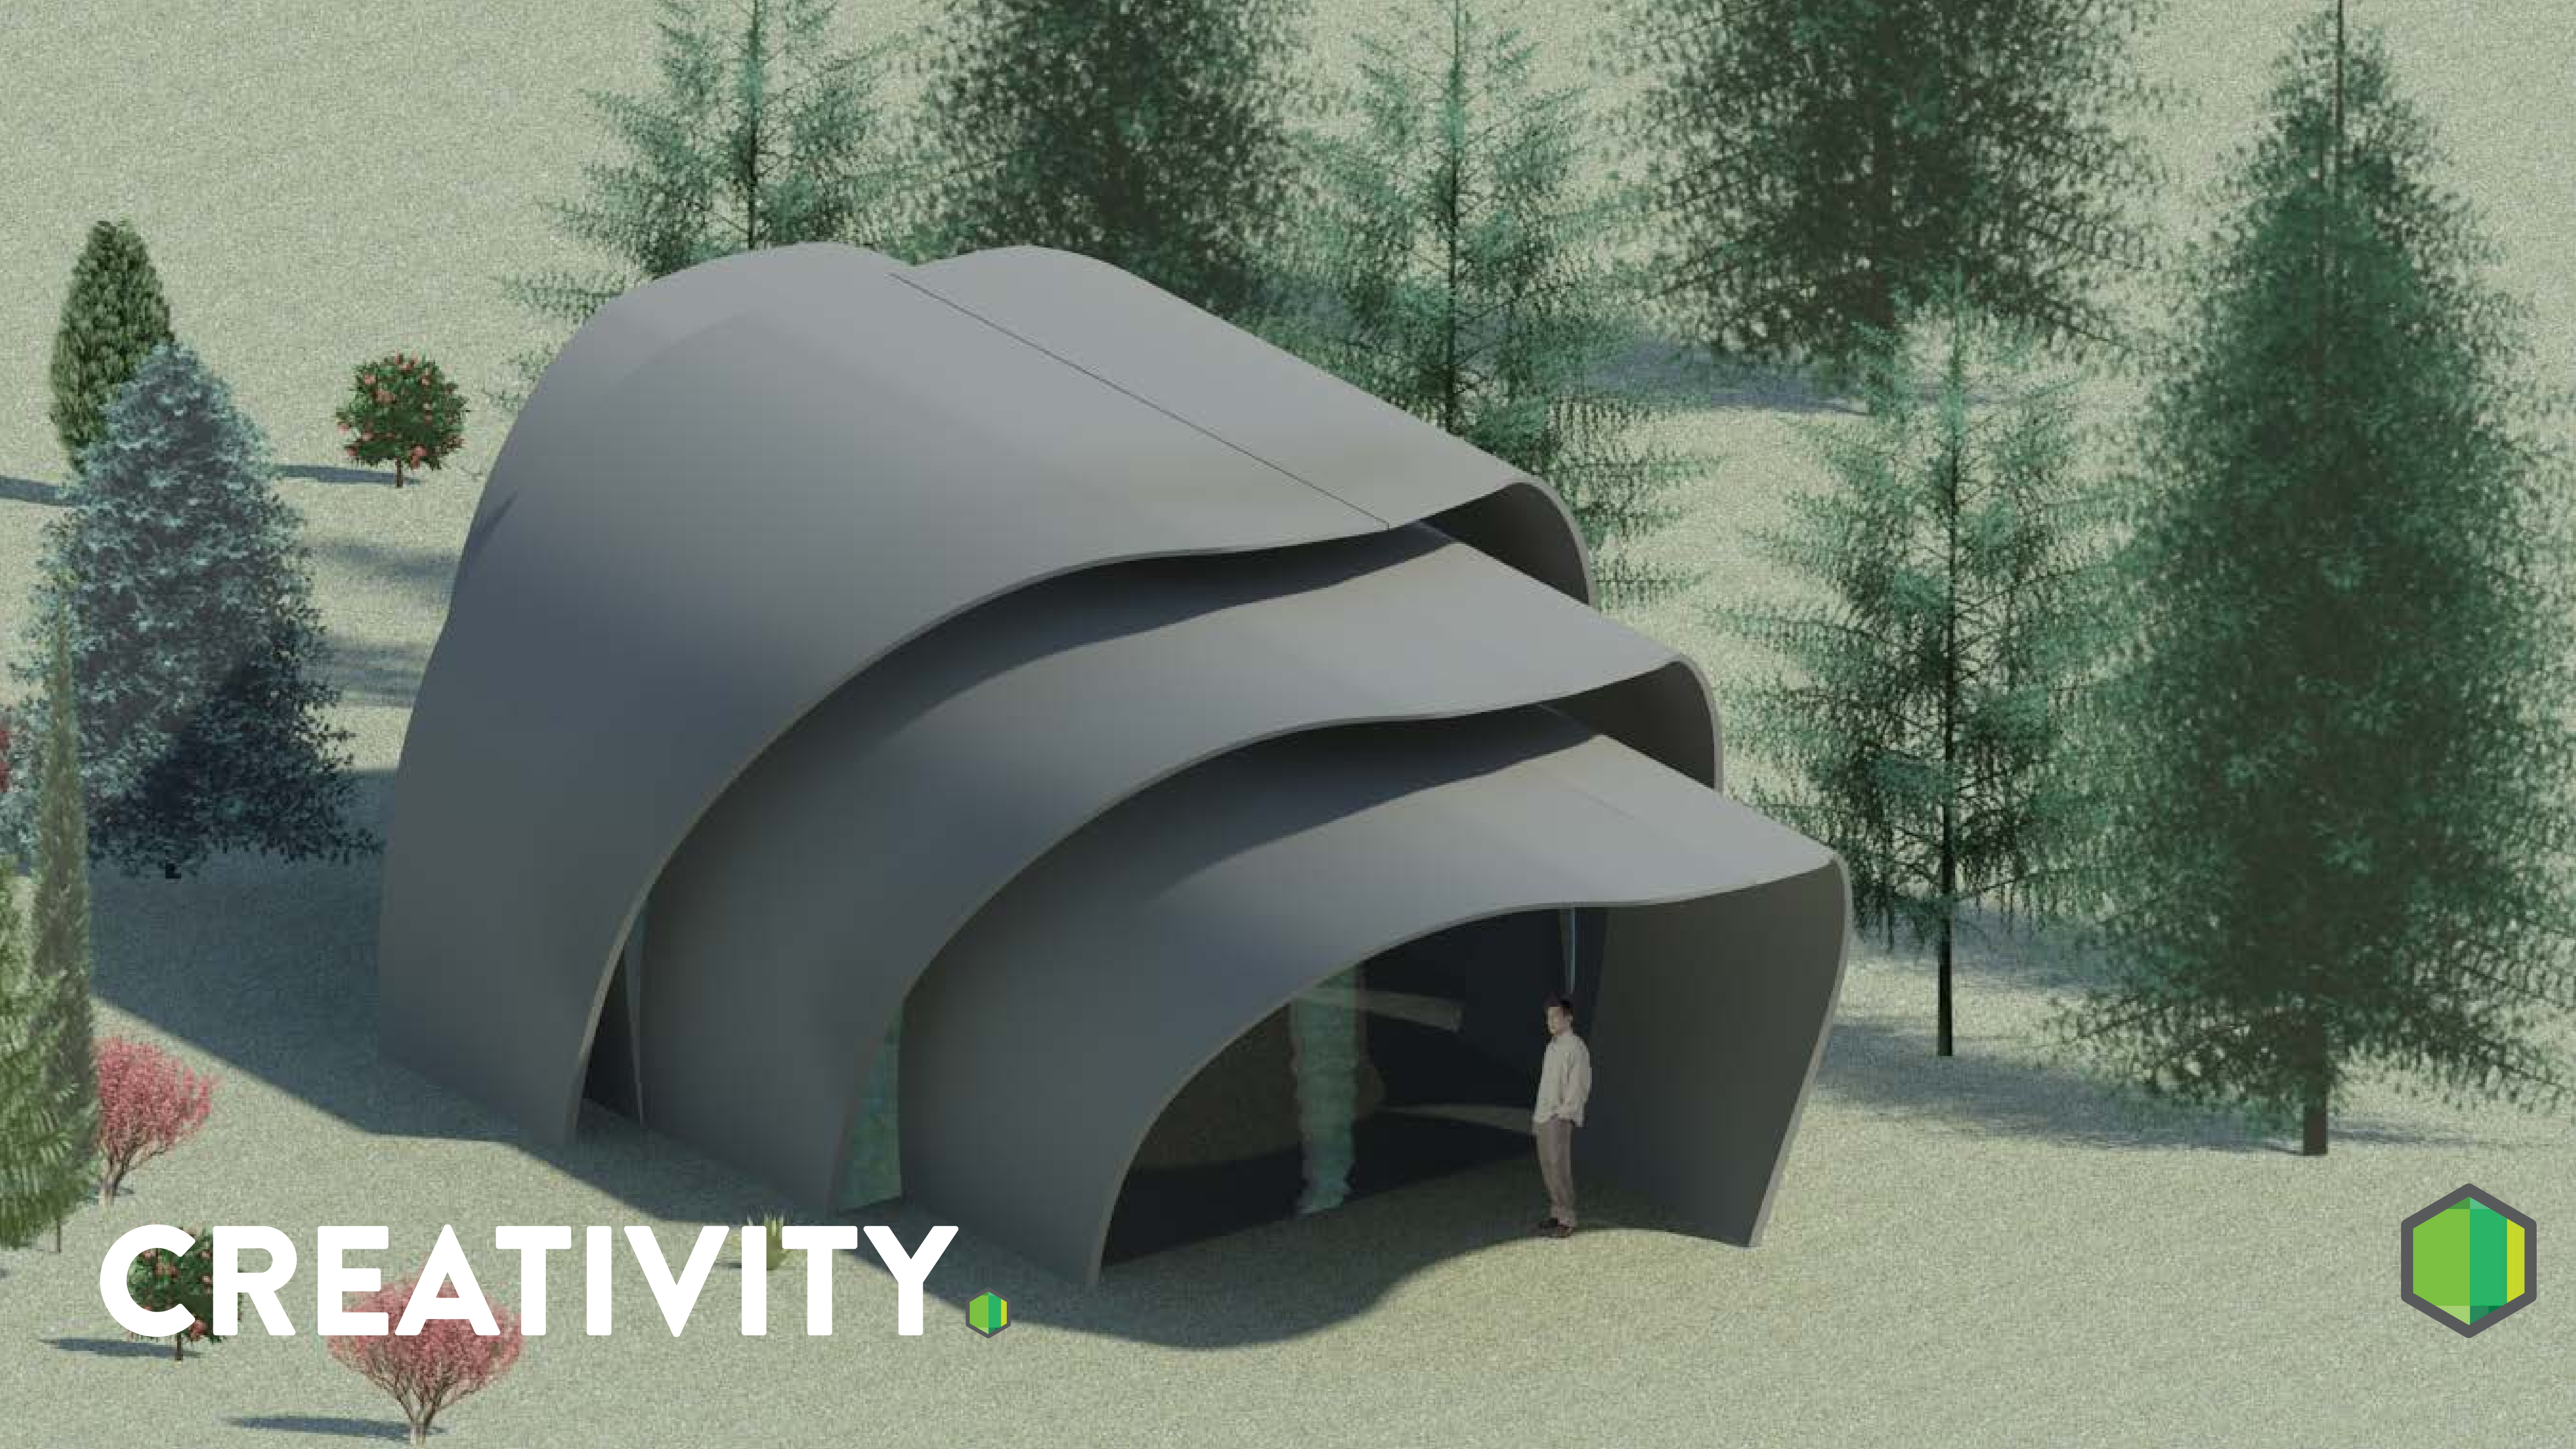

CREATIVITY